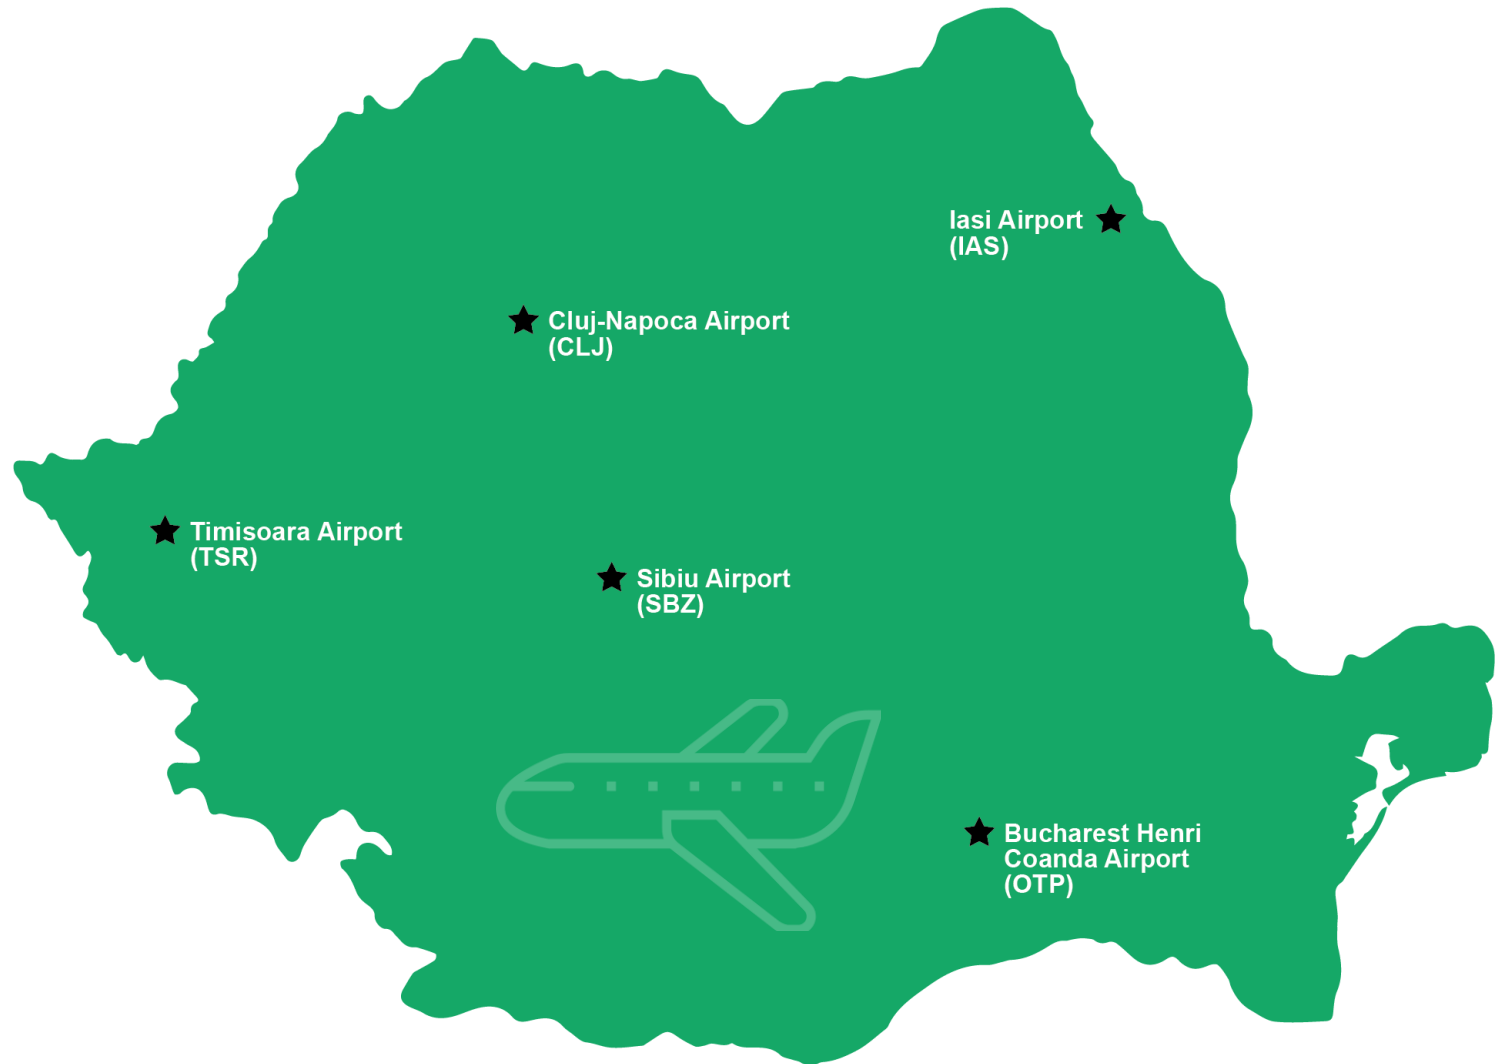

Cars

Insulated Wire

**Refined
Petroleum**

**Packaged
Medicaments**

Port locations

1. at Black Sea:

- **Port of Constanta**
- **Port of Midia**
- **Port of Mangalia**

2. at Danube river:

- **Port of Medgidia**
- **Port of Galati**
- **Port of Braila**
- **Port of Tulcea**

❖ and other port cities, located on the Danube River

Airport locations

- Bucharest Henri Coanda Airport (**OTP**)
- Cluj-Napoca Airport (**CLJ**)
- Timisoara Airport (**TSR**)
- Iasi Airport (**IAS**)
- Sibiu Airport (**SBZ**)
- Brasov-Ghimbav Airport (**GHV**),
recently opened, located in the
industrial area
 - ❖ and other airports, located on
biggest cities

The main transport routes in Romania are well-developed, in good condition:

- In total, the rail network is 10,759 kilometres long
- In total, 942 km of motorway and expressways open to road traffic and another 382 km in the execution