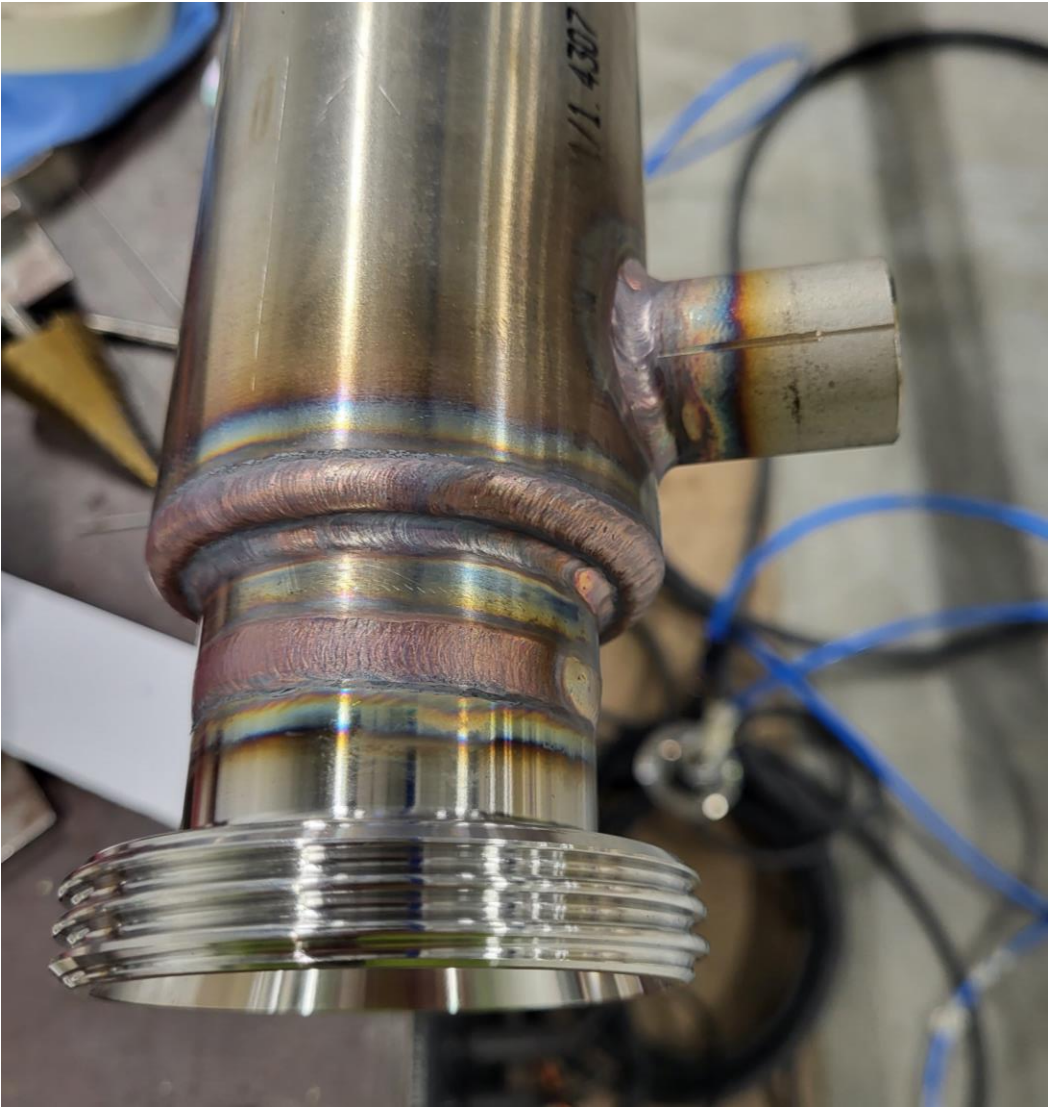

Orkla Project