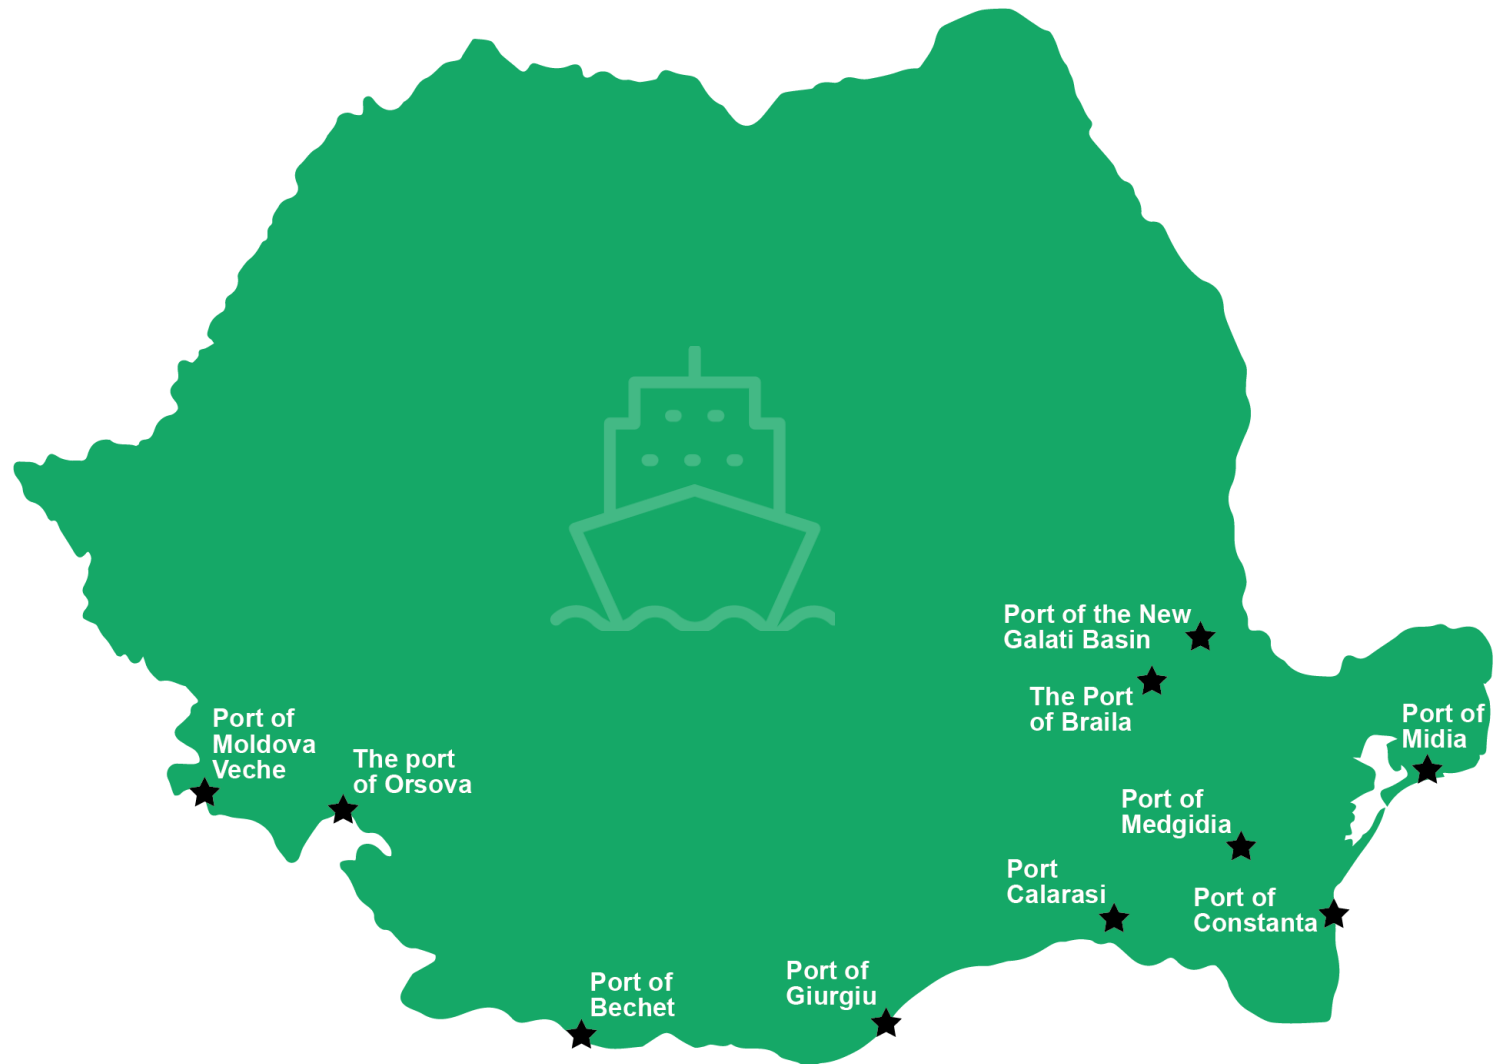

Cars

Insulated Wire

**Refined
Petroleum**

**Packaged
Medicaments**

Port locations

1. at Black Sea:

- **Port of Constanta**
- **Port of Midia**
- **Port of Mangalia**

2. at Danube river:

- **Port of Medgidia**
- **Port of Galati**
- **Port of Braila**
- **Port of Tulcea**

❖ and other port cities, located on the Danube River

Airport locations

- Bucharest Henri Coanda Airport (**OTP**)
- Cluj-Napoca Airport (**CLJ**)
- Timisoara Airport (**TSR**)
- Iasi Airport (**IAS**)
- Sibiu Airport (**SBZ**)
- Brasov-Ghimbav Airport (**GHV**),
recently opened, located in the
industrial area
 - ❖ and other airports, located on
biggest cities

The main transport routes in Romania are well-developed, in good condition:

- In total, the rail network is 10,759 kilometres long
- In total, 942 km of motorway and expressways open to road traffic and another 382 km in the execution