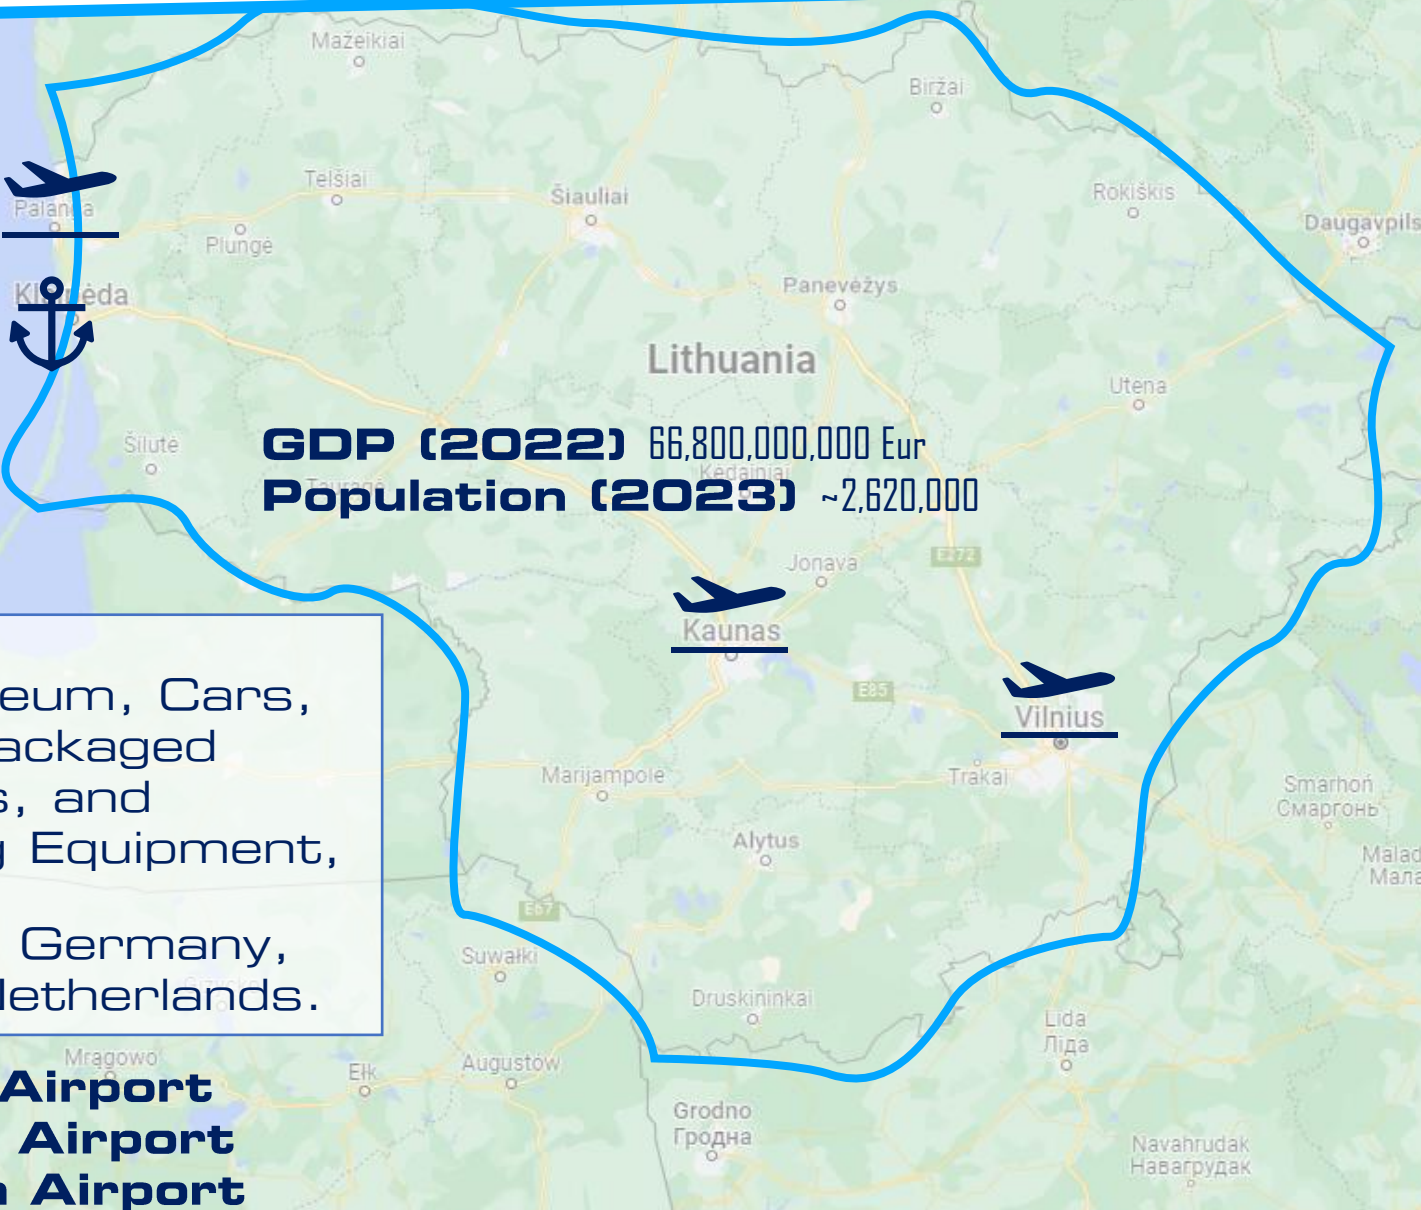

**TURNOVER
(MILLIONS)**

**NUMBER OF
EMPLOYEES**

OUR LITHUANIA

Lithuania is one of three Baltic states and lies on the eastern shore of the Baltic Sea (Northern Europe)

GDP (2022) 66,800,000,000 Eur
Population (2023) ~2,620,000