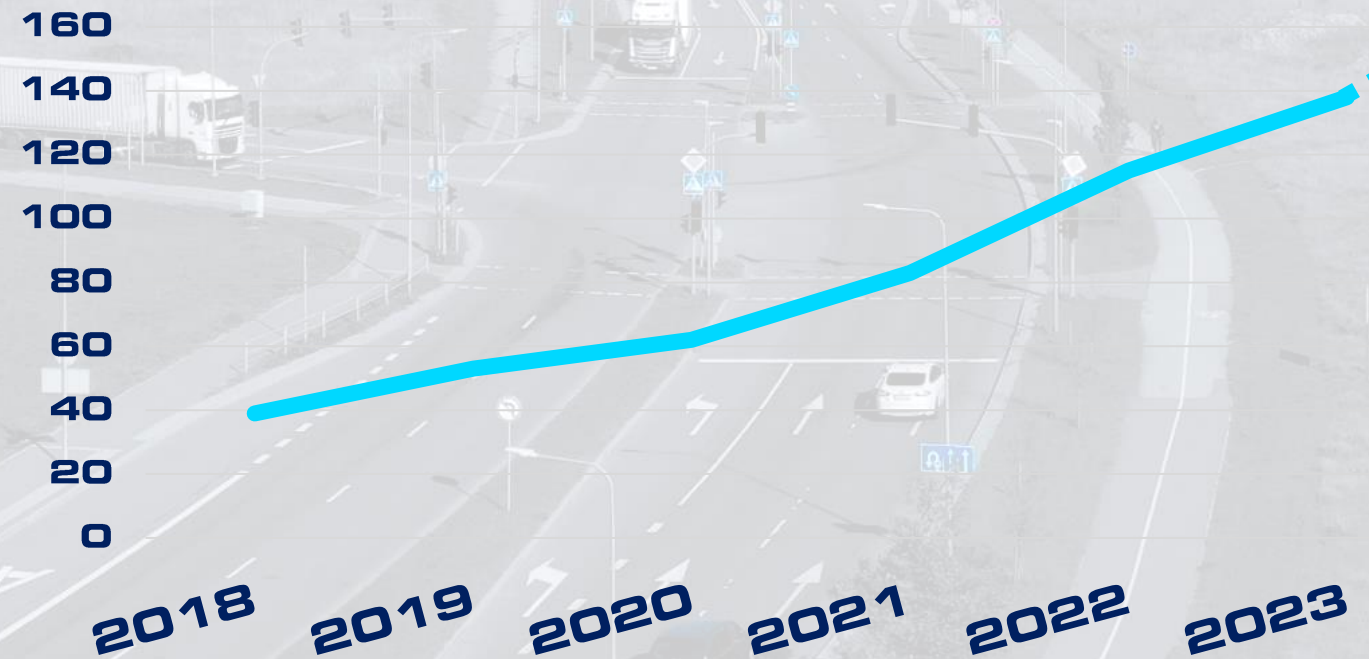

**TURNOVER
(MILLIONS)**

**NUMBER OF
EMPLOYEES**

OUR LITHUANIA

Lithuania is one of three Baltic states and lies on the eastern shore of the Baltic Sea (Northern Europe)

GDP (2022) 66,800,000,000 Eur
Population (2023) ~2,620,000