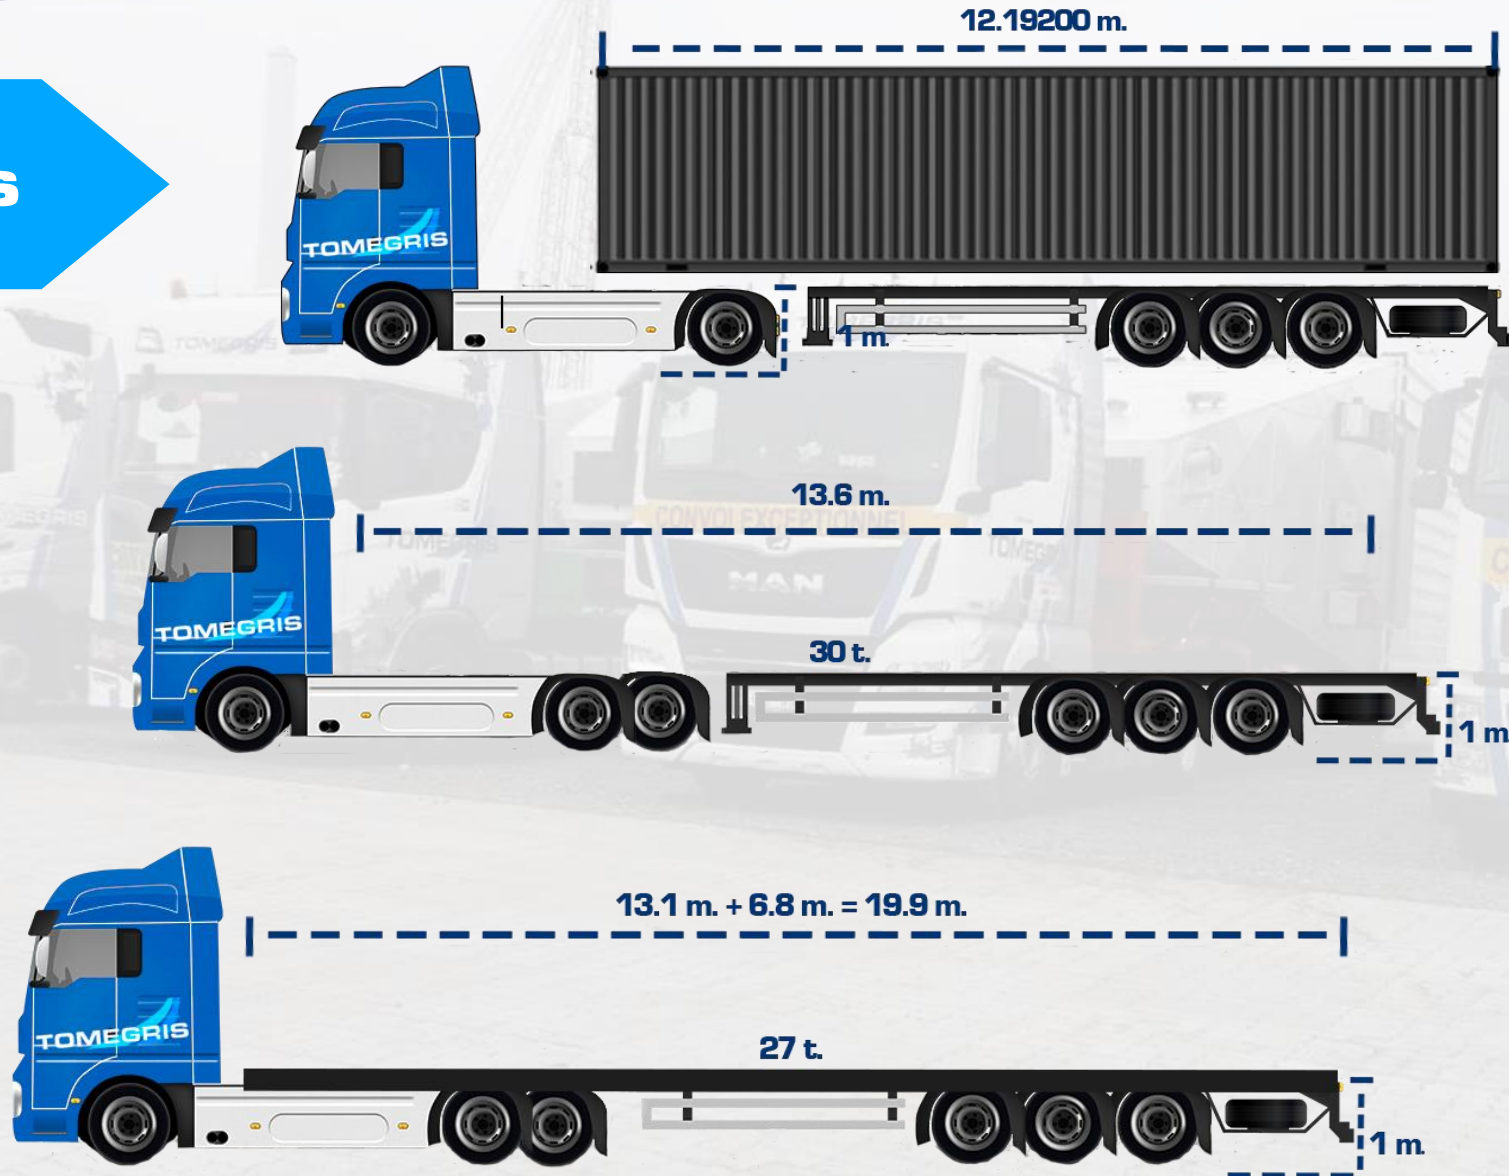

Apartments in Denmark

96 trucks in 11 days

18x Lowbeds
22x Semi-lowloaders
56x Flatbeds

DIRECTIONS

We provide transport services in whole Europe
and Scandinavia

PARTNER COUNTRIES

Germany
France
Austria
Poland
Netherlands

OUR FLEET

Our fleet consists of **76** oversized trucks and **98** standard tautliners and megaliners

OUR FLEET CONSISTS (1/4)

Tautliners

Megaliners

Frigos

OUR FLEET CONSISTS (2/4)

Flatbeds