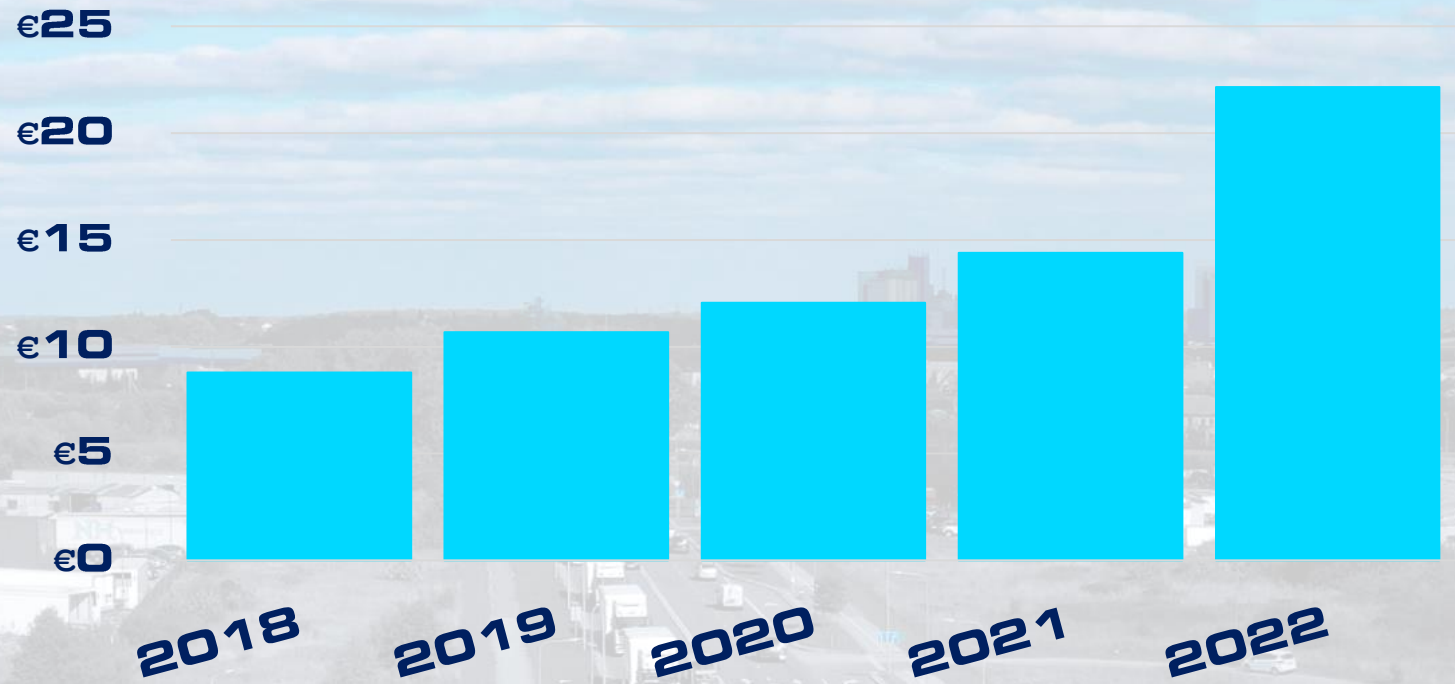

**TURNOVER
(MILLIONS)**

**NUMBER OF
EMPLOYEES**

OUR LITHUANIA

Lithuania is one of three Baltic states and lies on the eastern shore of the Baltic Sea (Northern Europe)

GDP (2022) 66,800,000,000 Eur
Population (2023) ~2,620,000